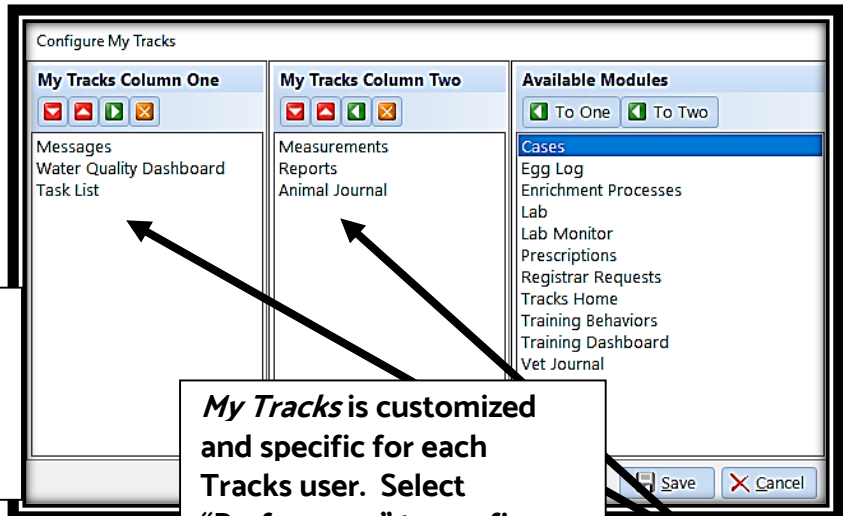

The *My Tracks* module provides each user with a variety of tools, all in one place, by streamlining each person's activities in the program.

A user can configure any combination of tools, but the availability of tools will reflect the permissions for each user. For example, a user with no authority to access Lab modules, will not have the My Lab feature in their *My Tracks* module.